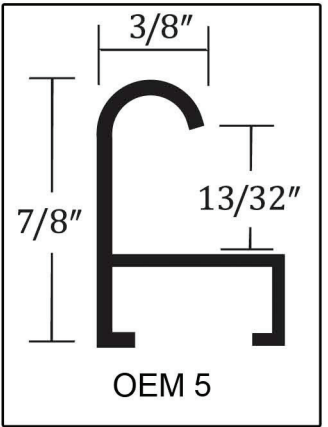

*Diagrams are NOT to scale

Example: To order two 8x10 German Silver frames in the OEM 1 profile, please format your order "2 - OEM 1GS 8x10" where "1" is the profile and "GS" is the color code you are trying to order.