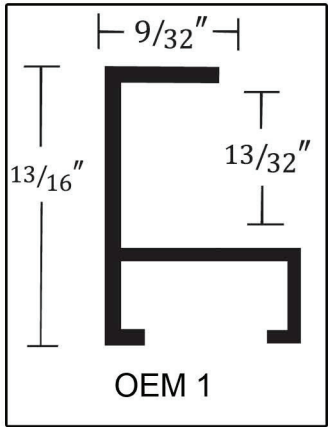

*Diagrams are NOT to scale

Example: To order two 8x10 German Silver frames in the OEM 1 profile, please format your order "2 - OEM 1GS 8x10" where "1" is the profile and "GS" is the color code you are trying to order.