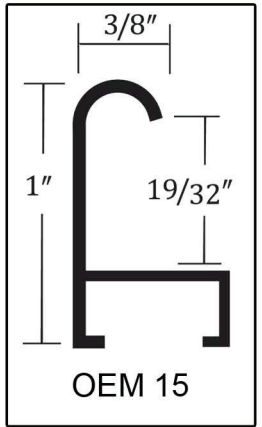

		OEM 1	OEM 2	OEM 5	OEM 15
Contrast Grey (CG)		X		X	
Copper (C)		X			
Frosted Gold (FG)		X			
Frosted Silver (FS)		X			X
German Silver (GS)		X			X
Gold (G)		X		X	
Matte Black (MB)		X	X		X
Old World Pewter (OWP)		X			
Pewter (P)		X			
Shiny Black (B)		X	X	X	X
Silver (S)		X			

*Diagrams are NOT to scale

Example: To order two 8x10 German Silver frames in the OEM 1 profile, please format your order "2 - OEM 1GS 8x10" where "1" is the profile and "GS" is the color code you are trying to order.