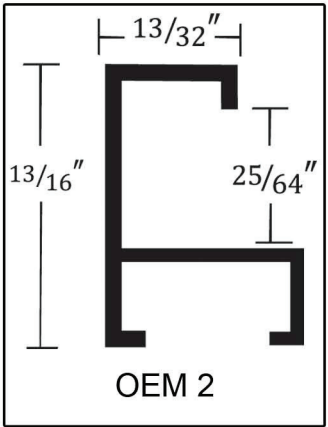

*Diagrams are NOT to scale

Example: To order two 8x10 German Silver frames in the OEM 1 profile, please format your order "2 - OEM 1GS 8x10" where "1" is the profile and "GS" is the color code you are trying to order.